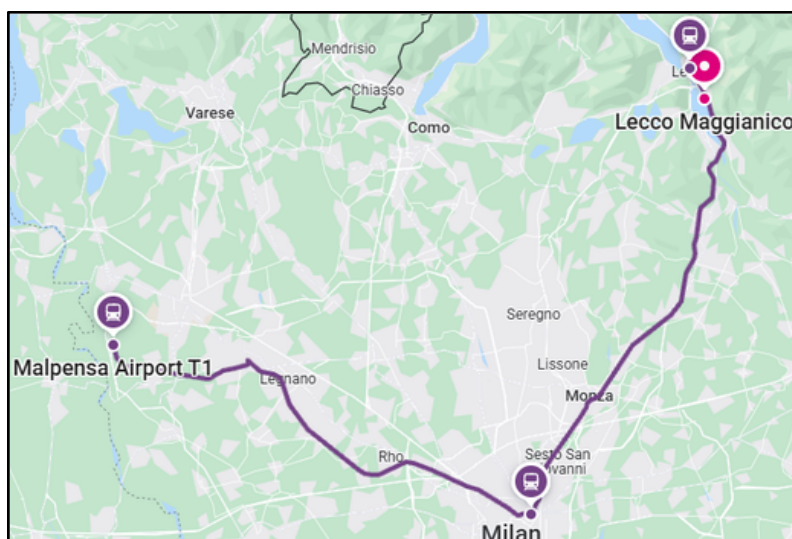

Reference center for the biggest events in the area, it is the perfect place to host an important international event.

PALATAURUS FROM OUTSIDE

DIRECTIONS

[Viale Giacomo Brodolini, 35 - Lecco \(LC\)](#) 

DIRECTIONS - PALATAURUS

DIRECTIONS

[Viale Giacomo Brodolini, 35 - Lecco \(LC\)](#)

Malpensa MPX - Palataurus

	Malpensa Airport T1 Milan Malpensa Airport (MXP), Italy
	54min
	Malpensa Express
	Milan Centrale Milan
	13min Transfer
	Milan Centrale Milan
	39min
	Trenord S.r.l.
	Lecco Lecco
	7min Transfer
	Lecco Lecco
	4min
	Trenord S.r.l.
	Lecco Maggianico Viale Giacomo Brodolini, 35, 23900 Lecco LC, Italy

Thanks to its strategic position, it allows you to reach Lecco and Monza in a few minutes, as well as the territories of Como and its surroundings: places famous for their beauty, starting from the renowned village of Bellagio, but also for their productive vocation and for the presence of companies of international caliber.

Costa Masnaga
Lurago d'Erba

20min · Walk · 1.7 km

4 Via Europa
Via Europa, 4, 23846 Garbagnate Monastero LC, Italy

Hotel San Martino - PalaTaurus

4 Via Europa
Via Europa, 4, 23846 Garbagnate Monastero LC, Italy