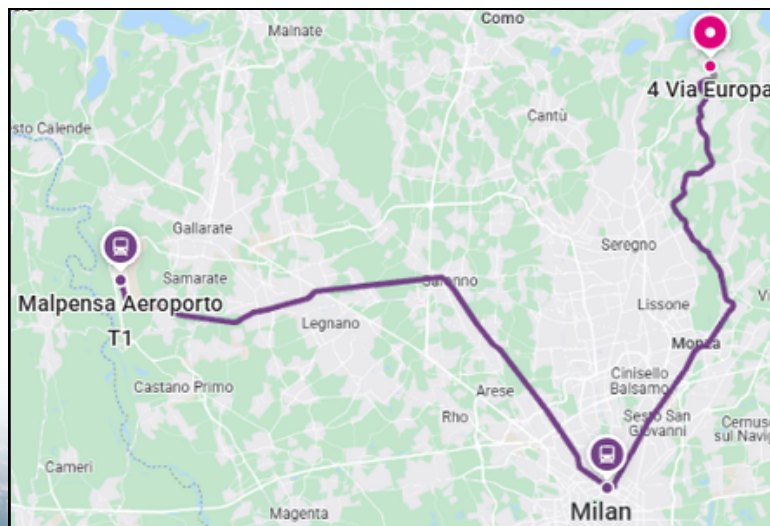

DIRECTIONS - HOTEL SAN MARTINO

Quality Hotel San Martino

[Via Europa, 4, Garbagnate Monastero (LC)](#)

Malpensa MPX - Hotel San Martino

Malpensa Aeroporto T1
Milan Malpensa Airport (MXP), Italy

42min · Train · Every 30 minutes
R28 Mxp2 + 1 more
€4-6

Milano Porta Garibaldi
Milan

Change

Milano Porta Garibaldi
Milan

1h 7min · Train · Hourly
S7
€3-5

Costa Masnaga
Lurago d'Erba

20min · Walk · 1.7 km

4 Via Europa
Via Europa, 4, 23846 Garbagnate Monastero LC, Italy

Hotel San Martino - PalaTaurus

4 Via Europa
Via Europa, 4, 23846 Garbagnate Monastero LC, Italy

20min · Walk · 1.7 km

Costa Masnaga
Lurago d'Erba

47min · Train · Hourly
Trenord S7
€2-4

Lecco
Lecco

Change

Lecco
Lecco

4min · Train · Hourly
Trenord S8
€1

Lecco Maggianico
Lecco

9min · Walk · 740 metres

35 Viale Giacomo Brodolini
Palataurus - Eventi e Sport, Viale Giacomo Brodolini, Lecco, Province of Lecco, Italy